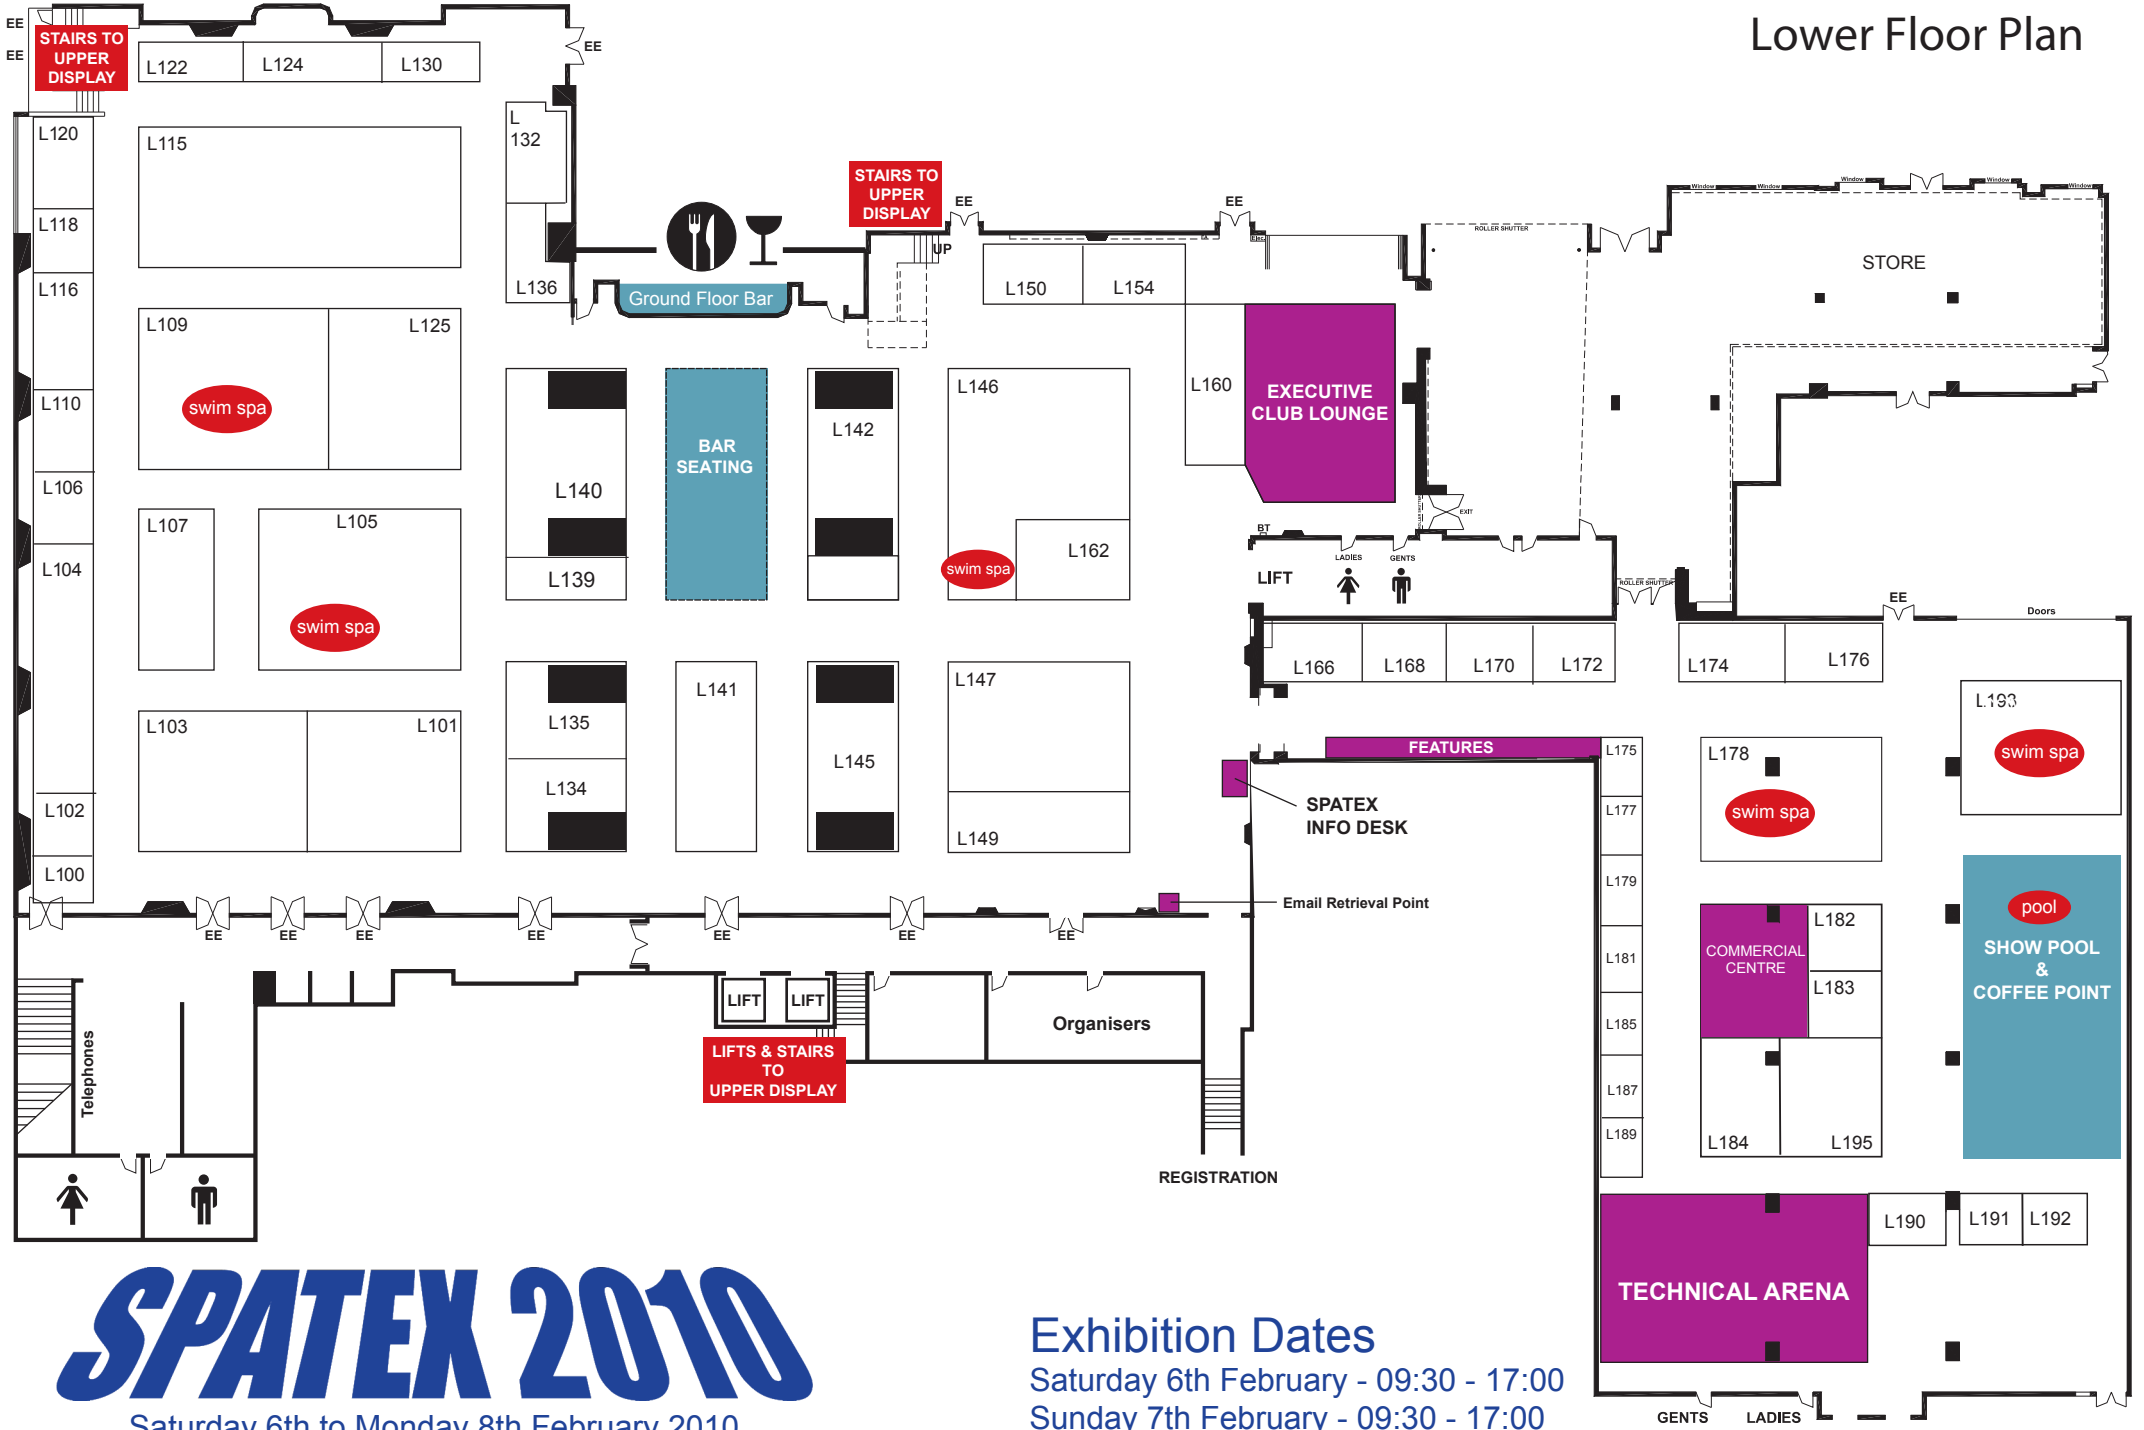

Lower Floor Plan

SPATEX 2010

Saturday 6th to Monday 8th February 2010
 Hilton Brighton Metropole Exhibition Centre, Brighton, UK

Exhibition Dates
 Saturday 6th February - 09:30 - 17:00
 Sunday 7th February - 09:30 - 17:00
 Monday 8th February - 09:30 - 16:00